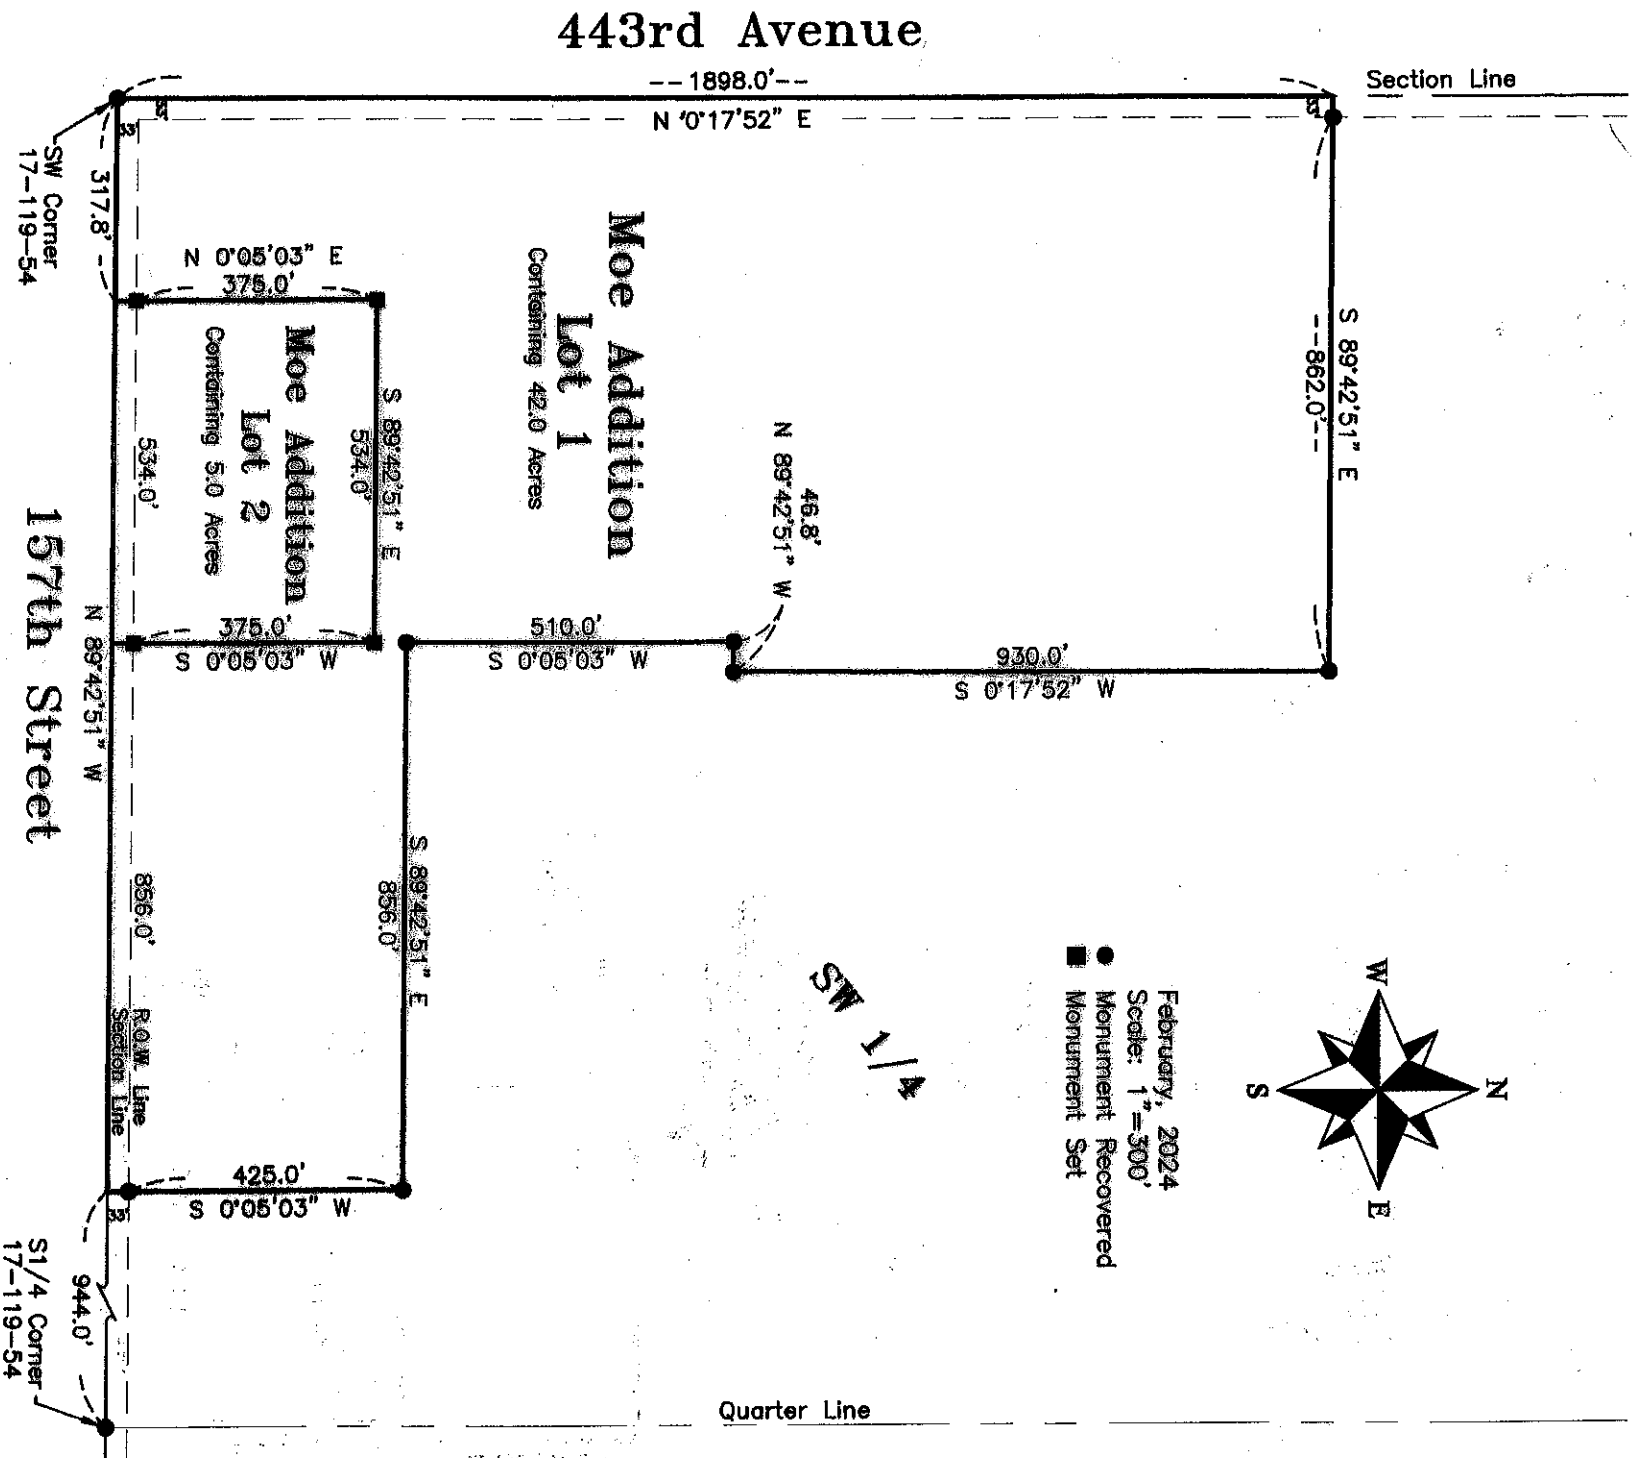

CCP

Moe Addition

Located in the Southwest Quarter of Section 17,
Township 119 North, Range 54 West of the 5th
P.M., Codington County, South Dakota.

February, 2024
Scale: 1" = 300'
● Monument Recovered
■ Monument Set

Quarter Line

443rd Avenue

Moe Addition

Lot 1

Containing 42.0 Acres

Moe Addition

Lot 2

Containing 5.0 Acres