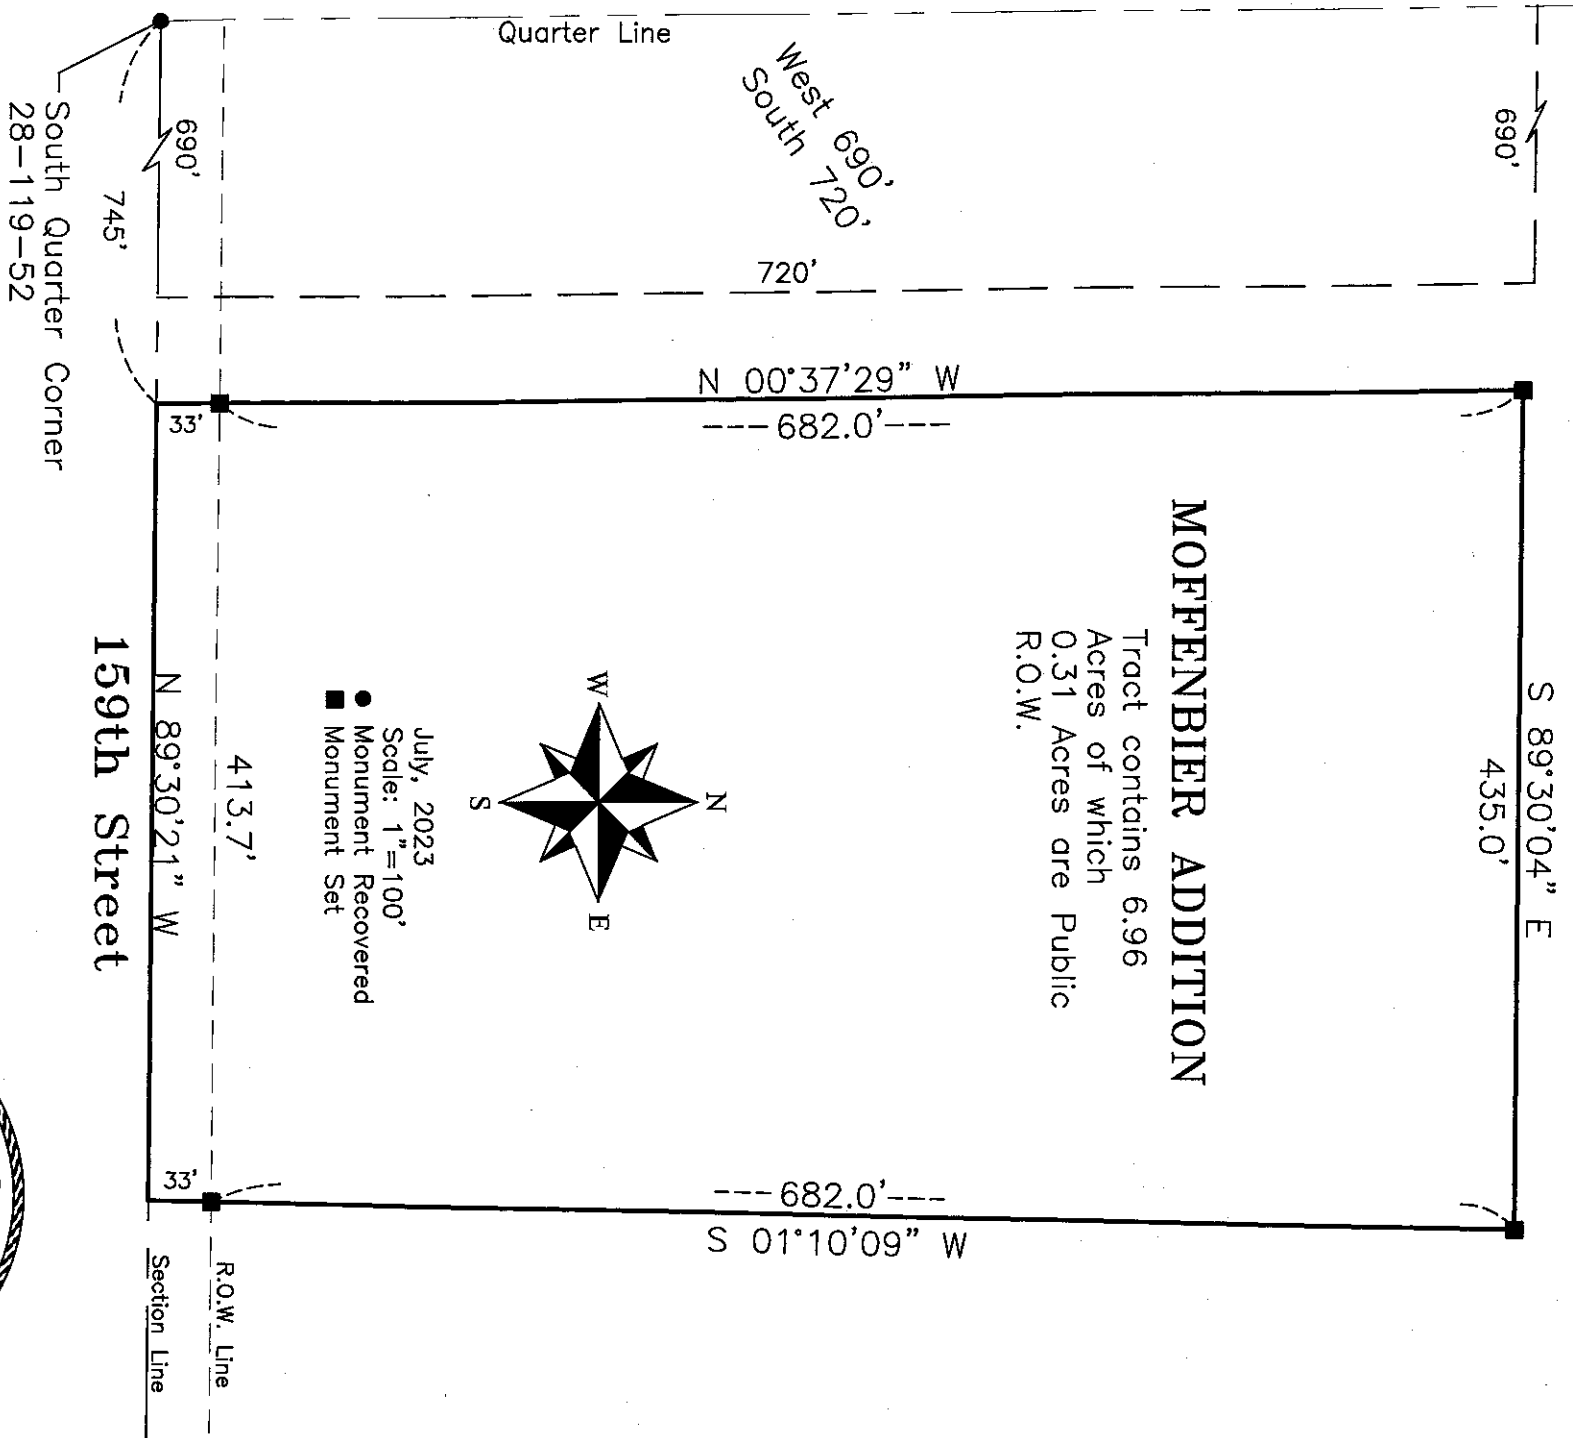

MOFFENBIER ADDITION
 Located in the Southeast Quarter of Section 28,
 Township 119 North, Range 52 West of the 5th
 P.M., Codington County, South Dakota.

MOFFENBIER ADDITION
 Tract contains 6.96
 Acres of which
 0.31 Acres are Public
 R.O.W.

July, 2023
 Scale: 1"=100'
 ● Monument Recovered
 ■ Monument Set

Marty Mack
 Registered Land Surveyor
 Certified Federal Surveyor
MACK
 Land Surveying LLC
 Cell: (605) 880-3108 • Phone: (605) 878-2007
 808 South Maple • Watertown, SD 57201
 macklandsurveying@gmail.com