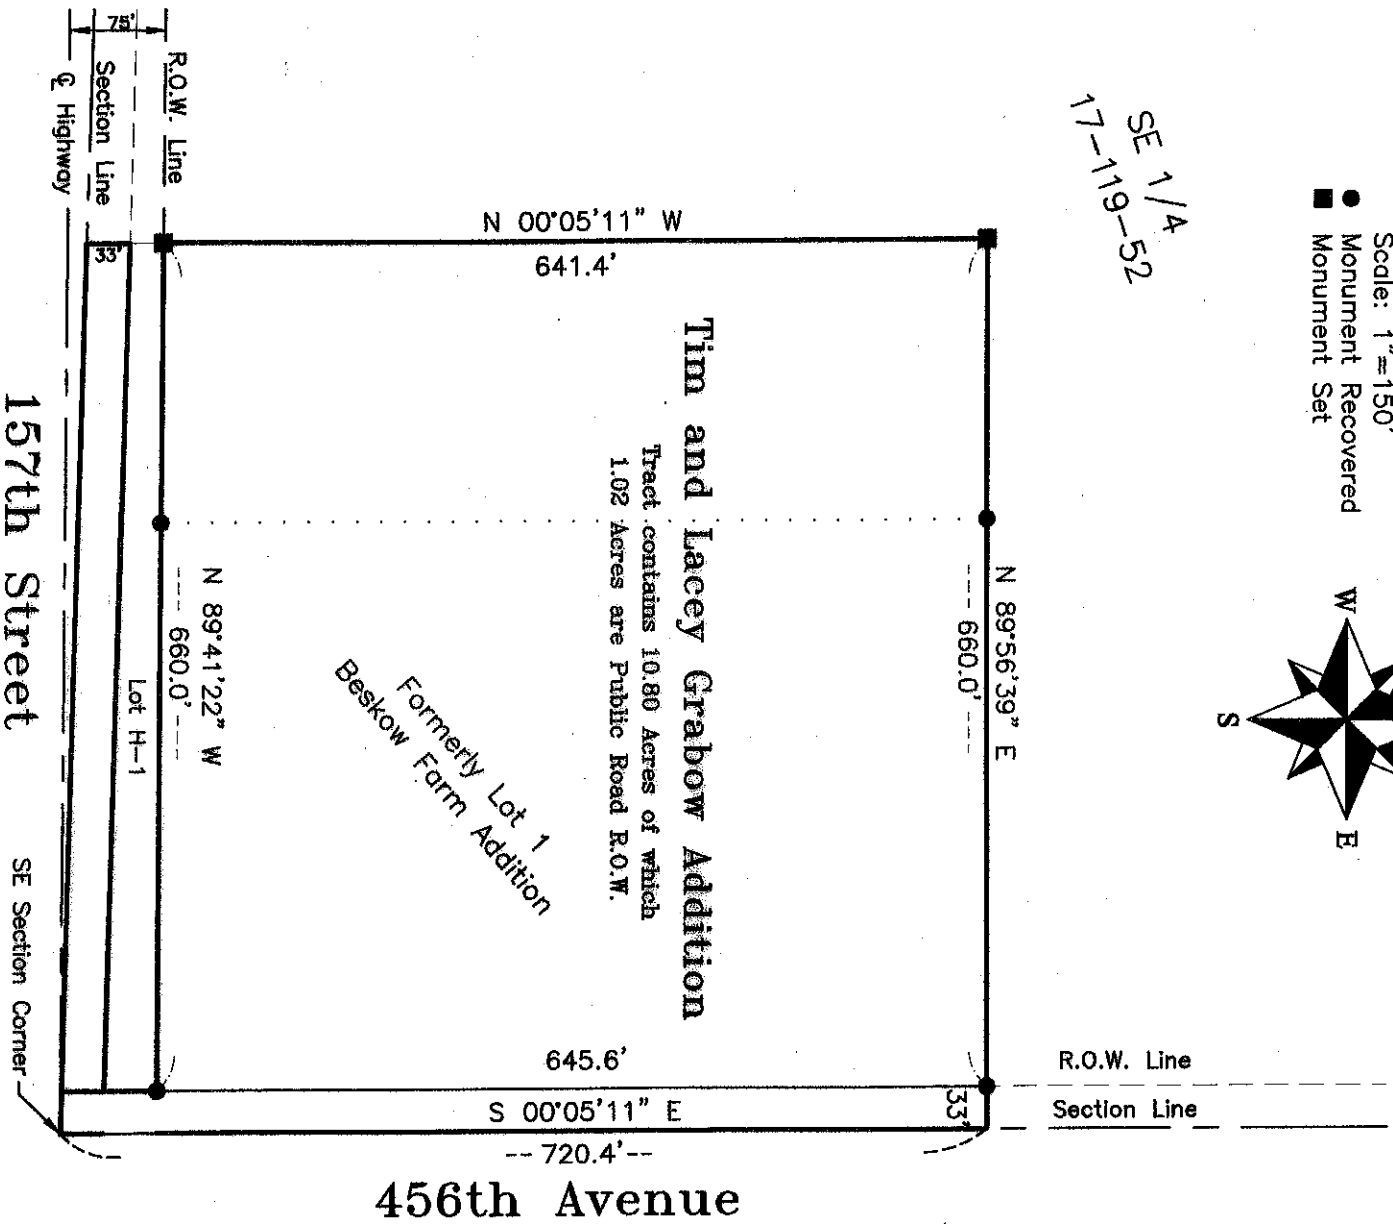

Tim and Lacey Grabow Addition

Located in the Southeast Quarter of Section 17,
Township 119 North, Range 52 West of the 5th
P.M., Codington County, South Dakota.

Plat of Tim and Lacey Grabow Addition is a re-plat and shall vacate Lot 1 Beskow Farm Addition, in the East Half of the Southeast Quarter of Section 17, Township 119, Range 53 West of the 5th P.M., Codington County South Dakota, recorded in Book LP, Page 350, in the Office of the Register of Deeds, Codington County, South Dakota

May 2022

Scale: 1"=150'

- Monument Recovered
- Monument Set

SE 1/4
17-119-52

MACK
Land Surveying LLC

Marty Mack
Registered Land Surveyor
Certified Public Surveyor

Cell: (605) 880-3108 • Phone: (605) 878-2007
808 South Maple • Watertown, SD 57201
macklandsurveying@gmail.com