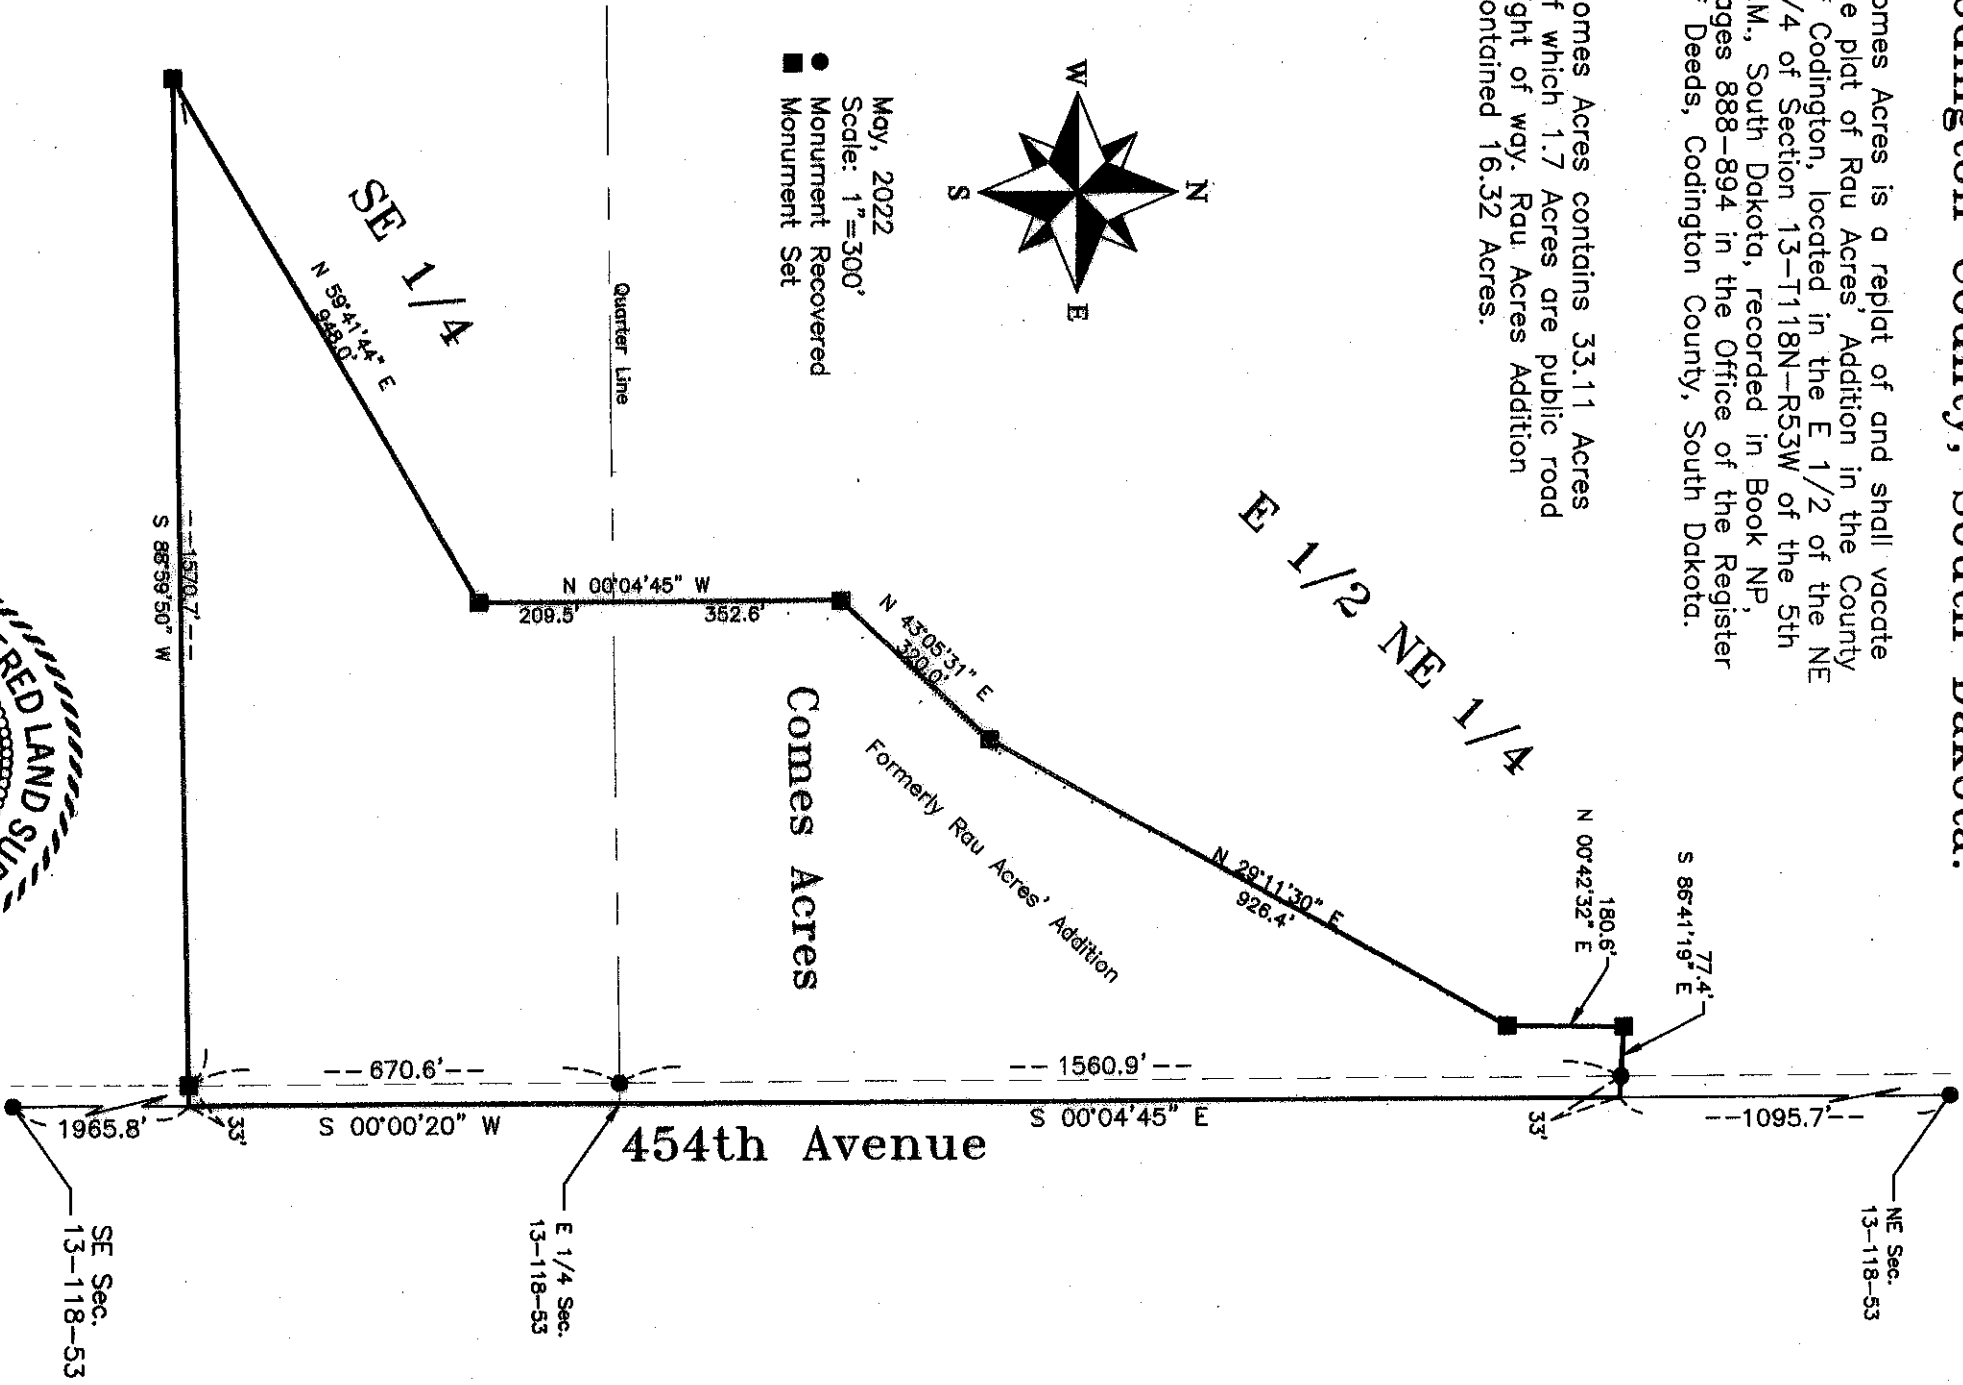

**Comes Acres**

Located in the East Half of the Northeast Quarter and the Southeast Quarter of Section 13, Township 118 North, Range 53 West of the 5th P.M., Codington County, South Dakota.

Comes Acres is a replat of and shall vacate the plat of Rau Acres' Addition in the County of Codington, located in the E 1/2 of the NE 1/4 of Section 13-T118N-R53W of the 5th P.M., South Dakota, recorded in Book NP, Pages 888-894 in the Office of the Register of Deeds, Codington County, South Dakota.

Comes Acres contains 33.11 Acres of which 1.7 Acres are public road right of way. Rau Acres Addition contained 16.32 Acres.

- MoV, 2022  
Scale: 1"=300'
- Monument Recovered
  - Monument Set

**MACK** Land Surveying LLC  
Marty Mack  
Registered Land Surveyor  
Codington County, South Dakota